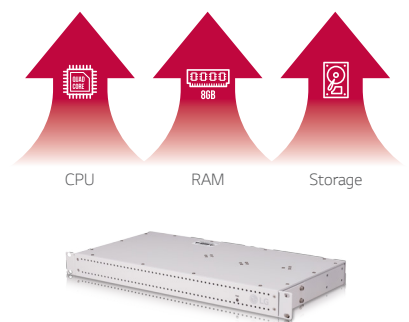

* Features can be varied depending on RF or IP mode.

Remote Management

With the PCS400R server, you can manage contents and the TVs in guest rooms from a central operating location, helping you provide timely content to guests and reducing the resources needed for time and labor management.

Remote Management

Pro:Centric Direct Ready with IP/RF Infra

With PCS400R, Pro:Centric Direct can be implemented in any infrastructure; IP or existing RF.

Upgraded Components

LG's latest Pro:Centric Server is embedded with upgraded components that make possible more flexible operation and improved performance.

What is Pro:Centric® Direct ?

With Pro:Centric Direct, LG's new HTML-based content management software, you can easily create your own user interface designs and remotely manage the TVs linked to your properties' distribution network. Pro:Centric Direct offers a blank template, along with customizable widgets and three types of theme templates (Cinematic-type, Grid-type, Bar-type) in order to promote branding and meet the particular tastes and needs of the guests. Its interactive solutions, such as 1-click service, and intuitive UI will impress the guests while enriching their hotel experience. Plus, for hoteliers, not only does it offer efficient content production and management, but it also maximizes advertisement effectiveness, which contributes to improving the hotel brand.