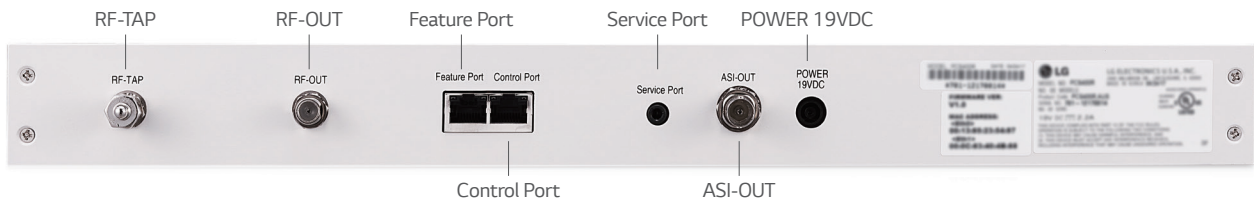

Remote Management

Pro:Centric Direct Ready with IP/RF Infra

With PCS400R, Pro:Centric Direct can be implemented in any infrastructure; IP or existing RF.

Upgraded Components

LG's latest Pro:Centric Server is embedded with upgraded components that make possible more flexible operation and improved performance.

* Features can be varied depending on RF or IP mode.

Cinematic Type

Grid Type

Bar Type

LG's Hospitality-Dedicated Content Management Server With Customizable Solutions

PCS400R

Pro:Centric Server Rear Views

Pro:Centric Server Specifications