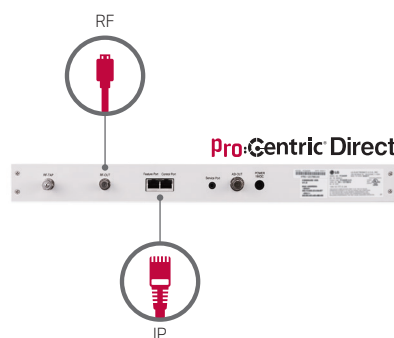

LG's Hospitality-Dedicated Content Management Server With Customizable Solutions

PCS400R

The PCS400R is LG's latest content management server optimized for hospitality. It allows properties to provide friendlier, more efficient, customized service to customers by supporting LG's hospitality dedicated CMS (Content Management Software); either Pro:Centric® Direct (supporting interactive service) or Pro:Centric® V. Boasting improved performance, this latest server enables Pro:Centric Direct to be implemented in IP or existing RF infra, while allowing more rapid and safer management of a property's TVs. With the PCS400R, you can provide the best satisfaction to your clients and their customers through smart operation and management.

* Features can be varied depending on RF or IP mode.

Remote Management

With the PCS400R server, you can manage contents and the TVs in guest rooms from a central operating location, helping you provide timely content to guests and reducing the resources needed for time and labor management.

Remote Management

Pro:Centric Direct Ready with IP/RF Infra

With PCS400R, Pro:Centric Direct can be implemented in any infrastructure; IP or existing RF.

Upgraded Components

LG's latest Pro:Centric Server is embedded with upgraded components that make possible more flexible operation and improved performance.